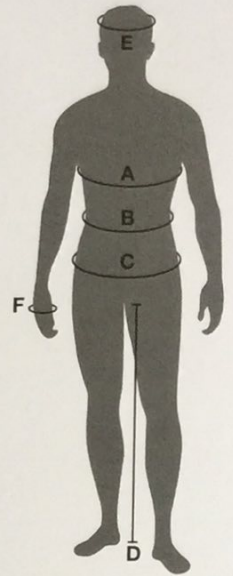

Size Guide

size comparisons												
US	standard men's	ladies sizes	standard men's s.	slender	stocky	lager waist	waist (in)	ladies sizes		slender	stocky	waist (in)
XXS		32						DXXS	32	68/L-DXXS	17/K-DXXS	26/27
XS	42/44	34	44	90/L-XS				DXS	32/34	72/L-DXS	18/K-DXS	28
S	44/46	36/28	46	94/L-S			29	DS	36/38	76/L-DS	19/K-DS	29
M	48/50	40	48	98/L-M	24/K-S		30/31	DM	38/40	80/L-DM	20/K-DM	30/31
L	50/52	42/44	50	102/L-L	25/K-M		32/33	DL	40/42	84/L-DL	21/K-DL	32/33
XL	54	46/48	52	106/L-XL	26/K-L		33/34	DXL	42/44	88/L-DXL	22/K-DXL	33/34
XXL	56/58	48/50	54	110/L-XXL	27/K-XL	275	36/38	DXXL	44/46		23/K-DXXL	36/38
3XL	60/62	52	56	114/L-XXL	28/K-XXL	285	38	D3XL	46//48			38
4 XL	64/66	56	58	118/L-3XL	29/K-3XL	295	40/42	D4XL	48/50			40/42
5 XL	68/70	60	60		30/K-4XL	305	42	D5XL	50/52			42
6 XL	72		62			315	44					
7 XL	74		64			325	46					
8 XL			66			325	48					
9 XL			68			335	48/50					
10 XL			70			345	50					
			72			355						

A Chest: Measure around the chest under the arms.

B Waist: Take the measurement with the tape fitting closely around the waist

C Hip: Take the measurement at the widest point.

D Inside: Measure from the crotch to the sole of the foot.

E Helmet size: Measure your head at the widest point .

F Measure your Hand over the knuckles with the HELD measuring tape Art. 9622.

ladies standard							
Continental	Universal	UK	height	chest (A)	waist (B)	hip (C)	inside leg
32	DXXS	26	159-164	76-79	60-63	84-87	74-76,5
34	DXS/XS	27	161-166	80-83	64-67	88-91	75-77,5
36	DS/S	27/28	163-168	84-87	68-71	92-95	76-78,5
38	DS/S	29	165-170	88-91	72-75	96-99	77-79,5
40	DM/M	30/31	167-172	92-95	76-79	100-103	78-80,5
42	DL/L	32/33	169-174	96-99	80-84	104-107	79-81,5
44	DXL/L	34	169-174	100-103	85-89	108-111	79-81,5
46	DXXL/XL	36	171-176	104-109	90-95	112-115	80-82,5
48	D3XL/XL	38	171-176	110-115	96-101	116-119	80-82,5
50	D4XL/XXL	40	171-176	116-121	102-107	120-123	80-82,5
52	D5XL/XXXL	42	172-177	122-127	108-113	124-127	81-83,5